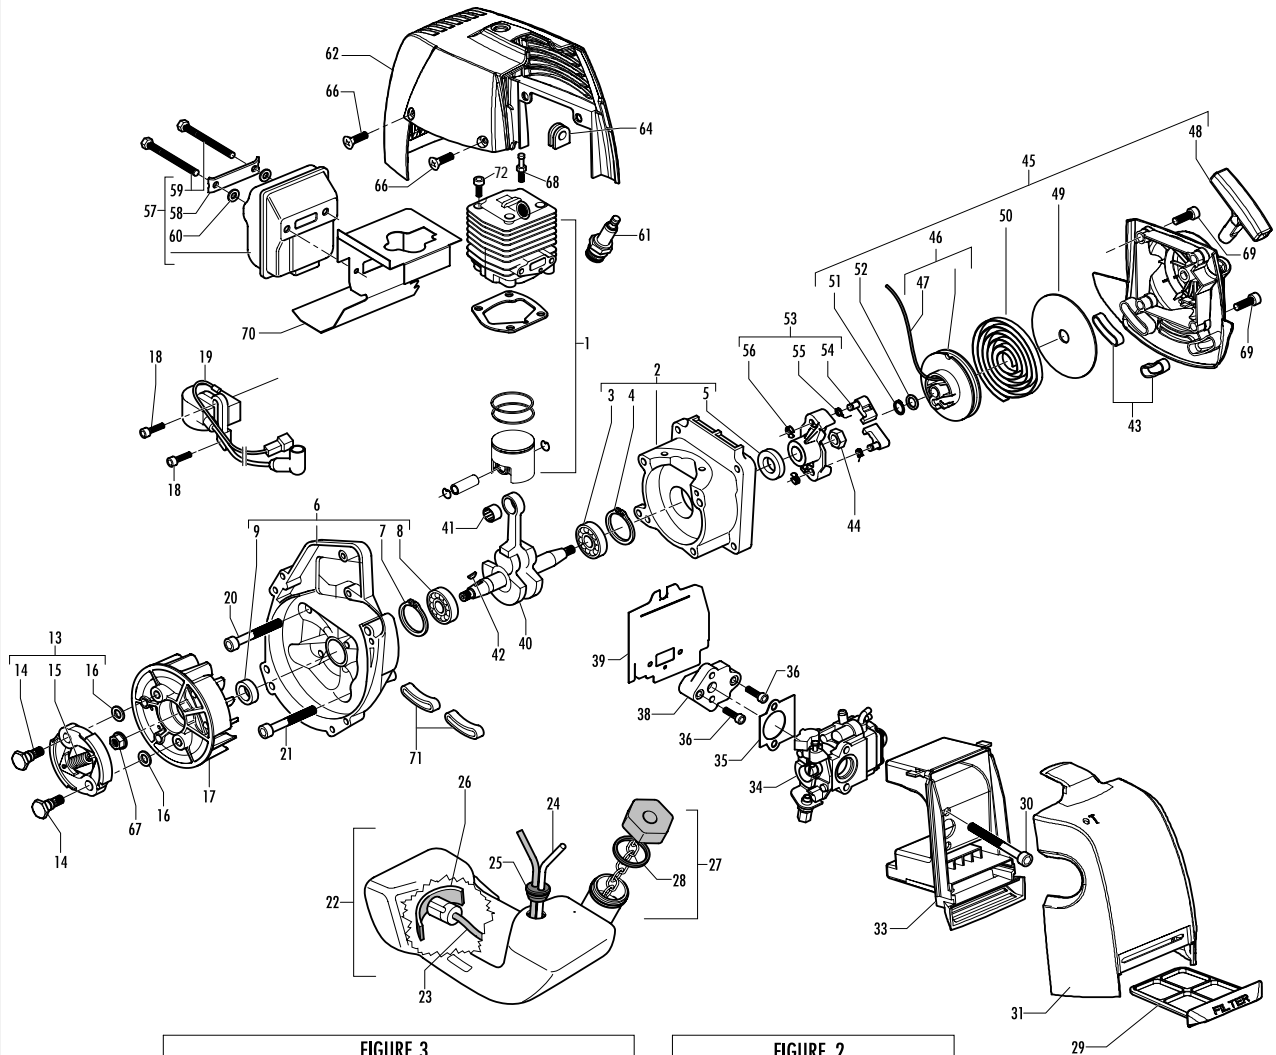

FIGURE 1

FIGURE 1

pos	P/N McC	P/N ELX	Qty	DESCRIPTION
C 1	FIGURE 2			
2	247936	538247936	1	Carter kit (starter)
3	● 235900	538235900	1	ball bearing 6002 15/32/9
4	● 235899	538235899	1	seeger ring
C 5	● 228872	538228872	1	seal 13-32-5 (S7)
6	247935	538247935	1	Carter kit (flywheel)
7	● 235899	538235899	1	seeger ring
8	● 235900	538235900	1	ball bearing 6002 15/32/9
C 9	● 228872	538228872	1	seal 13-32-5 (S7)
B 13	248808	538248808	1	clutch assy
14	● 242369	538242369	2	clutch rod
C 15	● 241270	538241270	1	clutch spring elite
16	● 236956	538236956	2	washer
17	241240	538241240	1	flywheel
18	235806	538235806	2	screw M5 X 20 TCE
C 19	242783	538242783	1	ignition coil
20	235808	538235808	2	screw M5 X 50 TCE
21	235804	538235804	2	screw M5x30
C 22	241541	538241541	1	tank mix ass.
B 23	● 229809	538229809	1	fuel hose mm245 blue
B 24	● 229743	538229743	1	fuel hose mm150
C 25	● 235675	538235675	1	fuel tank grommet
A 26	240452	538240452	1	pick up fuel
B 27	242484	538242484	1	fuel cap assy
A 28	● 236564	538236564	1	cap gasket
B 29	242581	538242581	1	air filter
30	235808	538235808	2	screw M5 X 50 TCE
31	242580	538242580	1	air filter cover
33	249136	538249136	1	filter housing
C 34	FIGURE 3			
A 35	241281	538241281	1	gasket
36	235806	538235806	2	screw M5 X 20 TCE
C 38	241481	538241481	1	carb. Spacer
C 39	242855	538242855	1	gasket
40	241266	538241266	1	crankshaft ass'y
C 41	235742	538235742	1	bearing-needle
C 42	227631	538227631	1	key
43	242632	538242632	2	fuel tank grommet (starter)
44	235218	538235218	1	nut M8