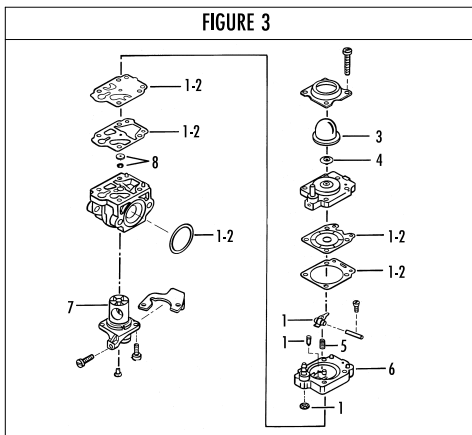

FIGURE 1

FIGURE 1

pos	P/N McC	P/N ELX	Qty	DESCRIPTION
C 1	FIGURE 2			
2	247936	538247936	1	Carter kit (starter)
3	● 235900	538235900	1	ball bearing 6002 15/32/9
4	● 235899	538235899	1	seeger ring
C 5	● 228872	538228872	1	seal 13-32-5 (S7)
6	247935	538247935	1	Carter kit (flywheel)
7	● 235899	538235899	1	seeger ring
8	● 235900	538235900	1	ball bearing 6002 15/32/9
C 9	● 228872	538228872	1	seal 13-32-5 (S7)
B 13	248808	538248808	1	clutch assy
14	● 242369	538242369	2	clutch rod
C 15	● 241270	538241270	1	clutch spring elite
16	● 236956	538236956	2	washer
17	241240	538241240	1	flywheel
18	235806	538235806	2	screw M5 X 20 TCE
C 19	242783	538242783	1	ignition coil
20	235808	538235808	2	screw M5 X 50 TCE
21	235804	538235804	2	screw M5x30
C 22	241541	538241541	1	tank mix ass.
B 23	● 229809	538229809	1	fuel hose mm245 blue
B 24	● 229743	538229743	1	fuel hose mm150
C 25	● 235675	538235675	1	fuel tank grommet
A 26	240452	538240452	1	pick up fuel
B 27	242484	538242484	1	fuel cap assy
A 28	● 236564	538236564	1	cap gasket
B 29	242581	538242581	1	air filter
30	235808	538235808	2	screw M5 X 50 TCE
31	242580	538242580	1	air filter cover
33	249136	538249136	1	filter housing
C 34	FIGURE 3			
A 35	241281	538241281	1	gasket
36	235806	538235806	2	screw M5 X 20 TCE
C 38	241481	538241481	1	carb. Spacer
C 39	242855	538242855	1	gasket
40	241266	538241266	1	crankshaft ass'y
C 41	235742	538235742	1	bearing-needle
C 42	227631	538227631	1	key
43	242632	538242632	2	fuel tank grommet (starter)
44	235218	538235218	1	nut M8