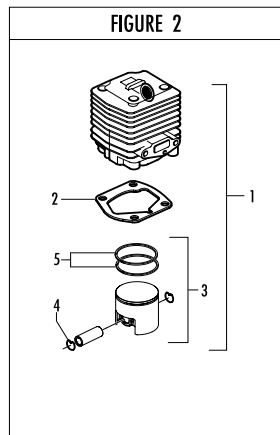

FIGURE 1

FIGURE 1

pos	P/N McC	P/N ELX	Qty	DESCRIPTION
C 1	FIGURE 2			
2	247936	538247936	1	Carter kit (starter)
3	● 235900	538235900	1	ball bearing 6002 15/32/9
4	● 235899	538235899	1	seeger ring
C 5	● 228872	538228872	1	seal 13-32-5 (S7)
6	247935	538247935	1	Carter kit (flywheel)
7	● 235899	538235899	1	seeger ring
8	● 235900	538235900	1	ball bearing 6002 15/32/9
C 9	● 228872	538228872	1	seal 13-32-5 (S7)
B 13	248808	538248808	1	clutch assy
14	● 242369	538242369	2	clutch rod
C 15	● 241270	538241270	1	clutch spring elite
16	● 236956	538236956	2	washer
17	241240	538241240	1	flywheel
18	235806	538235806	2	screw M5 X 20 TCE
C 19	242783	538242783	1	ignition coil
20	235808	538235808	2	screw M5 X 50 TCE
21	235804	538235804	2	screw M5x30
C 22	241541	538241541	1	tank mix ass.
B 23	● 229809	538229809	1	fuel hose mm245 blue
B 24	● 229743	538229743	1	fuel hose mm150
C 25	● 235675	538235675	1	fuel tank grommet
A 26	240452	538240452	1	pick up fuel
B 27	242484	538242484	1	fuel cap assy
A 28	● 236564	538236564	1	cap gasket
B 29	242581	538242581	1	air filter
30	235808	538235808	2	screw M5 X 50 TCE
31	242580	538242580	1	air filter cover
33	249136	538249136	1	filter housing
C 34	FIGURE 3			
A 35	241281	538241281	1	gasket
36	235806	538235806	2	screw M5 X 20 TCE
C 38	241481	538241481	1	carb. Spacer
C 39	242855	538242855	1	gasket
40	241266	538241266	1	crankshaft ass'y
C 41	235742	538235742	1	bearing-needle
C 42	227631	538227631	1	key
43	242632	538242632	2	fuel tank grommet (starter)
44	235218	538235218	1	nut M8